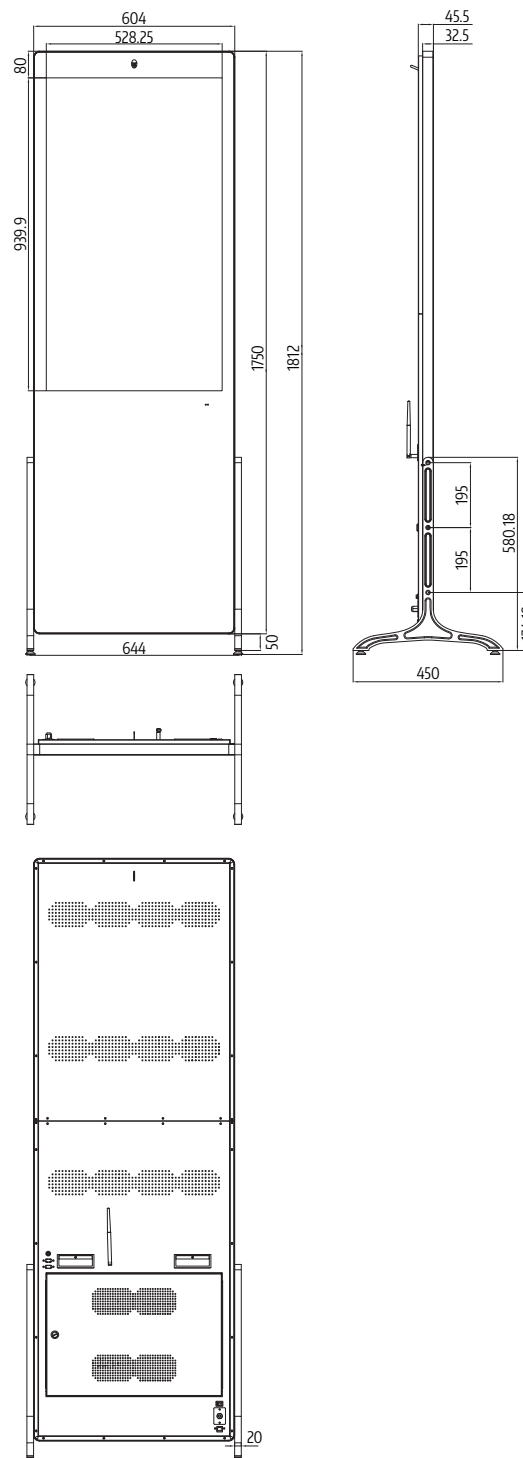

Display Size	43 inch
Protection Glass	Physics Tempered Glass
Front Color	Black
Set Dimension (L*W*D)	1750 x 592.8 x 48mm
Active Display Area (H*V)	942.2 x 530.4mm
Resolution	1080 x 1920
Type	60Hz E-LED BLU
Brightness(Typ.)	300 cd/m²
Contrast Ratio(Typ.)	1200:1
Viewing Angle(H/V)	178°(H) x 178°(V)(CR≥10)
Display Colors	16.7M
Color Gamut	72%
Response Time	8ms (Typ)
Operation Hour	24/7
Smart Solution	PTC.DT1AHE-BAB
Connectivity	USB2.0*2, Ethernet(RJ45)*1,
Power	Input Supply: 100-240V AC, 50/60Hz
Power Consumption	80W
Speaker	5W/8Ω *2
Camera	2.0MP
Touch Panel	IR Touch
Installation	Ground Installation
Package(W*H*D)	1850 x 725 x 210mm
Weight (kg)	N.W:36kg G.W:41.5kg
Operating Temperature	0°C ~ +40°C
Storage Temperature	-10°C ~ +60°C

System Specification

CPU	Cortex-A72 + Core Cortex-A53 1.5G
GPU	Mali-T860MP4
Operating System	Android 7.1
Cloud Advertising	Optional
Distribution System	Optional
Cloud Splice System	Optional
Memory	DDR 4GB
Storage	EMMC 16GB
Ethernet	Ethernet (RJ45) WiFi 802.11b/g/n 4G LTE(FDD/TDD) (Optional)
Panel Image Rotation	0/90/180/270/360 Angle Rotation
Video Decoder	MPEG-1/2/4, H.264, HEVC, VP8, VP9, AVS+, AVS2, AV1
Audio Decoder	MPEG-1, MPEG-2(layer I/II) MP3, AAC-LC, HE-AAC
Picture Decoding	JPG, JPEG, PNG, BMP

What's in the box

Wi-Fi Antenna	x1
Power Cable	x1
Remote Controller	x1

Warranty

Warranty	Three years or by contract

Dimensions

Unit: mm

* Compatibility may differ by equipment.
* Software compatibility may change over time. Please contact your regional sales representative for details.
* Specifications are subject to change without notice, so please contact sales team to verify before ordering