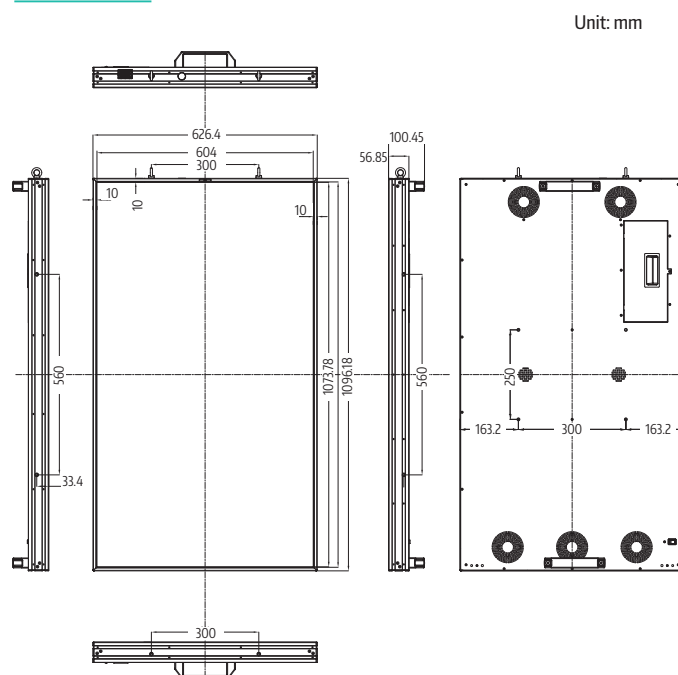

System Specification

CPU	ARM Quad Core Cortex-A53 1.5G
GPU	ARM Mali-G52 2EE MC1
Operating System	Android 9
Screen Health	Smart Backlight Control - Yes
	Smart Temperature Control - Yes
	Smart Fans Control - No
	Smart Monitoring System Cloud - Yes/CetusMSC
Remote Management	Overheating Protection - Yes
Cloud Advertising	Optional
Distribution System	
Cloud Splice System	Optional
Memory	DDR 2G
Storage	EMMC 16GB
Ethernet	Ethernet (RJ45)
	WiFi 802.11b/g/n 4G LTE(FDD/TDD) (Optional)
Panel Image Rotation	0/90/180/270/360 Angle Rotation
Video Decoder	MPEG-1/2/4, H.264, HEVC, VP8, VP9, AVS+, AVS2, AV1
Audio Decoder	MPEG-1, MPEG-2(layer I/II) MP3, AAC-LC, HE-AAC
Picture Decoding	JPG, JPEG, PNG, BMP

What's in the box

Power Cable	x 1 Power cord (based on region)
Remote Controller	x 1
RS232 Adaptor	x 1
Wifi Antenna	x 1
IR Receiver	x 1
Lifting Ring	x 2
Fillier Pad	x 2
Spring Pad	x 2

Warranty

Warranty	Three year or by contract

Dimensions

* Compatibility may differ by equipment.
* Software compatibility may change over time. Please contact your regional sales representative for details.
* Specifications are subject to change without notice, so please contact sales team to verify before ordering