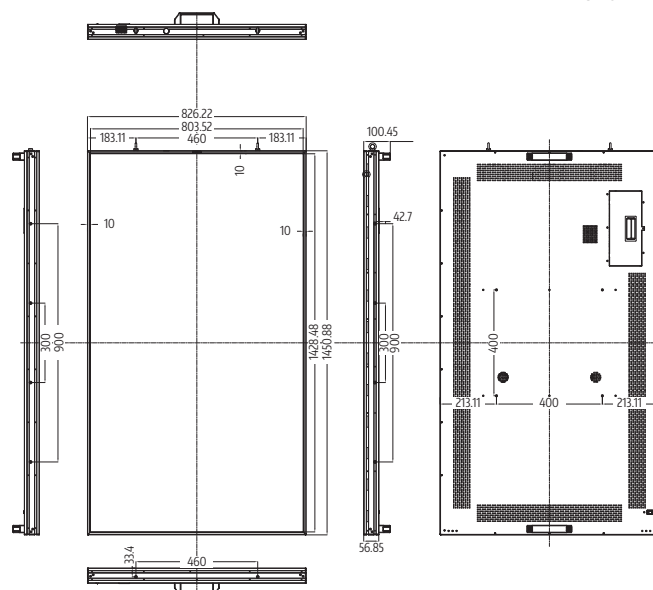

System Specification

CPU	ARM Quad Core Cortex-A53 1.5G
GPU	ARM Mali-G52 2EE MC1
Operating System	Android 9
Screen Health	Smart Backlight Control - Yes
	Smart Temperature Control - Yes
	Smart Fans Control - No
	Smart Monitoring System Cloud - Yes/CetusMSC
Remote Management	Overheating Protection - Yes
Cloud Advertising	Optional
Distribution System	
Cloud Splice System	Optional
Memory	DDR 2G
Storage	EMMC 16GB
Ethernet	Ethernet (RJ45)
	WiFi 802.11b/g/n 4G LTE(FDD/TDD) (Optional)
Panel Image Rotation	0/90/180/270/360 Angle Rotation
Video Decoder	MPEG-1/2/4, H.264, HEVC, VP8, VP9, AVS+, AVS2, AV1
Audio Decoder	MPEG-1, MPEG-2(layer I/II) MP3, AAC-LC, HE-AAC
Picture Decoding	JPG, JPEG, PNG, BMP

What's in the box

Power Cable	x 1 Power cord (based on region)
Remote Controller	x 1
RS232 Adaptor	x 1
Wifi Antenna	x 1
IR Receiver	x 1
Lifting Ring	x 2
Fillier Pad	x 2
Spring Pad	x 2

Warranty

Warranty	Three year or by contract

Dimensions

Unit: mm

* Compatibility may differ by equipment.
* Software compatibility may change over time. Please contact your regional sales representative for details.
* Specifications are subject to change without notice, so please contact sales team to verify before ordering