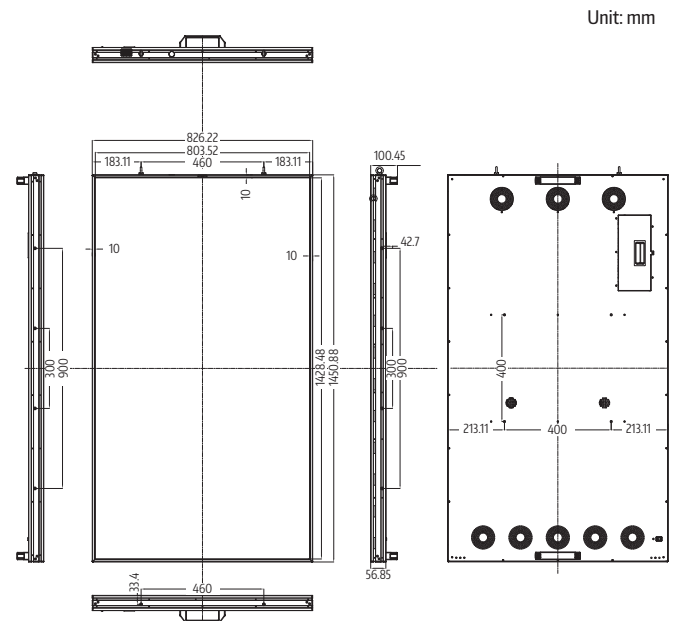

System Specification

CPU	ARM Quad Core Cortex-A53 1.5G
GPU	ARM Mali-G52 2EE MC1
Operating System	Android 9
Screen Health	Smart Backlight Control - Yes
	Smart Temperature Control - Yes
	Smart Fans Control - No
	Smart Monitoring System Cloud - Yes/CetusMSC
Remote Management	Overheating Protection - Yes
Cloud Advertising	Optional
Distribution System	
Cloud Splice System	Optional
Memory	DDR 2G
Storage	EMMC 16GB
Ethernet	Ethernet (RJ45)
	WiFi 802.11b/g/n 4G LTE(FDD/TDD) (Optional)
Panel Image Rotation	0/90/180/270/360 Angle Rotation
Video Decoder	MPEG-1/2/4, H.264, HEVC, VP8, VP9, AVS+, AVS2, AV1
Audio Decoder	MPEG-1, MPEG-2(layer I/II) MP3, AAC-LC, HE-AAC
Picture Decoding	JPG, JPEG, PNG, BMP

What's in the box

Power Cable	x 1 Power cord (based on region)
Remote Controller	x 1
RS232 Adaptor	x 1
Wifi Antenna	x 1
IR Receiver	x 1
Lifting Ring	x 2
Fillier Pad	x 2
Spring Pad	x 2

Warranty

Warranty	Three year or by contract

Dimensions

* Compatibility may differ by equipment.
* Software compatibility may change over time. Please contact your regional sales representative for details.
* Specifications are subject to change without notice, so please contact sales team to verify before ordering