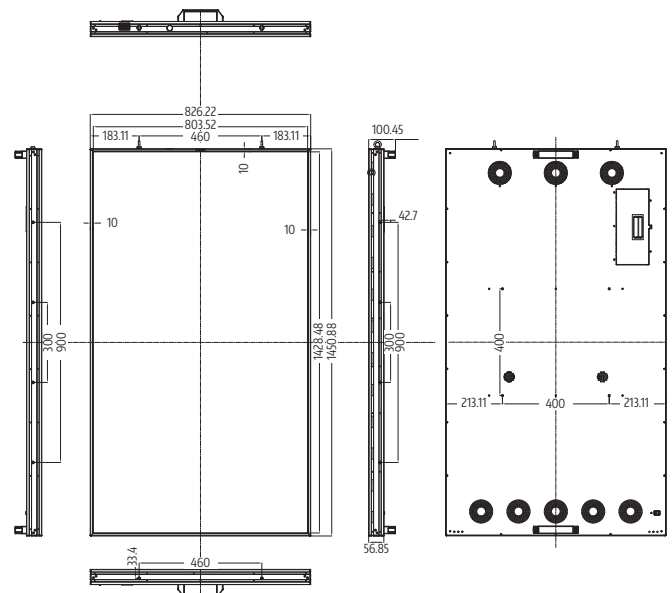

System Specification

CPU	ARM Quad Core Cortex-A53 1.5G
GPU	ARM Mali-G52 2EE MC1
Operating System	Android 9
Screen Health	Smart Backlight Control - Yes
	Smart Temperature Control - Yes
	Smart Fans Control - No
	Smart Monitoring System Cloud - Yes/CetusMSC
Remote Management	Overheating Protection - Yes
Cloud Advertising	Optional
Distribution System	
Cloud Splice System	Optional
Memory	DDR 2G
Storage	EMMC 16GB
Ethernet	Ethernet (RJ45)
	WiFi 802.11b/g/n
	4G LTE(FDD/TDD) (Optional)
Panel Image Rotation	0/90/180/270/360 Angle Rotation
Video Decoder	MPEG-1/2/4, H.264, HEVC, VP8, VP9, AVS+, AVS2, AV1
Audio Decoder	MPEG-1, MPEG-2(layer I/II) MP3, AAC-LC, HE-AAC
Picture Decoding	JPG, JPEG, PNG, BMP

What's in the box

Power Cable	x 1 Power cord (based on region)
Remote Controller	x 1
RS232 Adaptor	x 1
Wifi Antenna	x 1
IR Receiver	x 1
Lifting Ring	x 2
Fillier Pad	x 2
Spring Pad	x 2

Warranty

Warranty	Three year or by contract

Dimensions

Unit: mm

* Compatibility may differ by equipment.
* Software compatibility may change over time. Please contact your regional sales representative for details.
* Specifications are subject to change without notice, so please contact sales team to verify before ordering