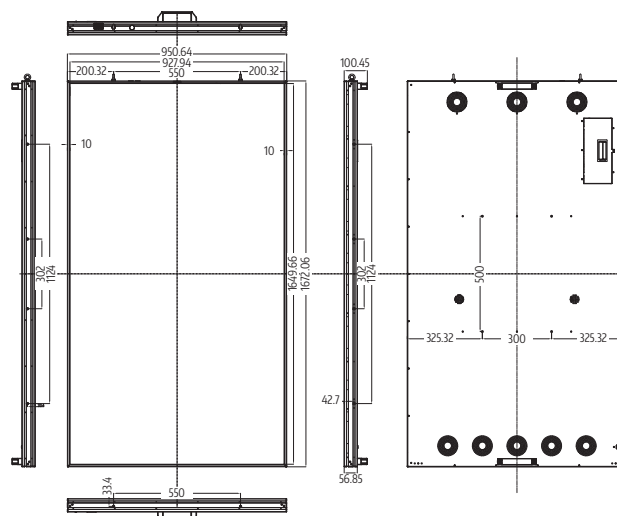

System Specification

CPU	ARM Quad Core Cortex-A53 1.5G
GPU	ARM Mali-G52 2EE MC1
Operating System	Android 9
Screen Health	Smart Backlight Control - Yes
	Smart Temperature Control - Yes
	Smart Fans Control - No
	Smart Monitoring System Cloud - Yes/CetusMSC
Remote Management	Overheating Protection - Yes
Cloud Advertising	Optional
Distribution System	
Cloud Splice System	Optional
Memory	DDR 2G
Storage	EMMC 16GB
Ethernet	Ethernet (RJ45)
	WiFi 802.11b/g/n 4G LTE(FDD/TDD) (Optional)
Panel Image Rotation	0/90/180/270/360 Angle Rotation
Video Decoder	MPEG-1/2/4, H.264, HEVC, VP8, VP9, AVS+, AVS2, AV1
Audio Decoder	MPEG-1, MPEG-2(layer I/II) MP3, AAC-LC, HE-AAC
Picture Decoding	JPG, JPEG, PNG, BMP

What's in the box

Power Cable	x 1 Power cord (based on region)
Remote Controller	x 1
RS232 Adaptor	x 1
Wifi Antenna	x 1
IR Receiver	x 1
Lifting Ring	x 2
Fillier Pad	x 2
Spring Pad	x 2

Warranty

Warranty	Three year or by contract

Dimensions

Unit: mm

* Compatibility may differ by equipment.
* Software compatibility may change over time. Please contact your regional sales representative for details.
* Specifications are subject to change without notice, so please contact sales team to verify before ordering