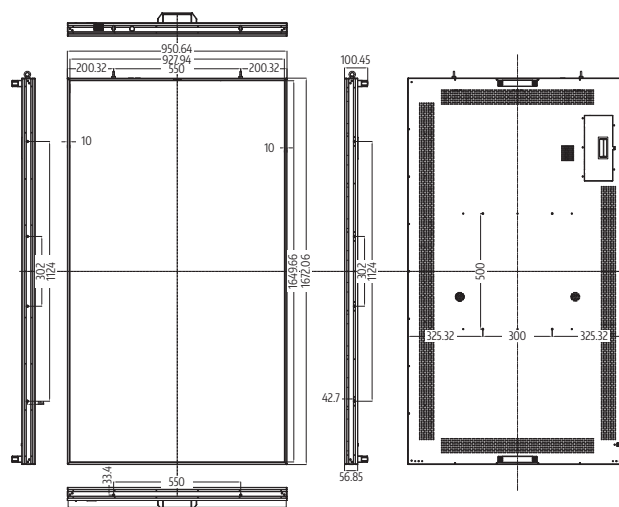

System Specification

CPU	ARM Quad Core Cortex-A53 1.5G
GPU	ARM Mali-G52 2EE MC1
Operating System	Android 9
Screen Health	Smart Backlight Control - Yes
	Smart Temperature Control - Yes
	Smart Fans Control - No
	Smart Monitoring System Cloud - Yes/CetusMSC
Remote Management	Overheating Protection - Yes
Cloud Advertising	Optional
Distribution System	
Cloud Splice System	Optional
Memory	DDR 2G
Storage	EMMC 16GB
Ethernet	Ethernet (RJ45)
	WiFi 802.11b/g/n 4G LTE(FDD/TDD) (Optional)
Panel Image Rotation	0/90/180/270/360 Angle Rotation
Video Decoder	MPEG-1/2/4, H.264, HEVC, VP8, VP9, AVS+, AVS2, AV1
Audio Decoder	MPEG-1, MPEG-2(layer/II) MP3, AAC-LC, HE-AAC
Picture Decoding	JPG, JPEG, PNG, BMP

What's in the box

Power Cable	x 1 Power cord (based on region)
Remote Controller	x 1
RS232 Adaptor	x 1
Wifi Antenna	x 1
IR Receiver	x 1
Lifting Ring	x 2
Fillier Pad	x 2
Spring Pad	x 2

Warranty

Warranty	Three year or by contract

Dimensions

Unit: mm

* Compatibility may differ by equipment.
* Software compatibility may change over time. Please contact your regional sales representative for details.
* Specifications are subject to change without notice, so please contact sales team to verify before ordering