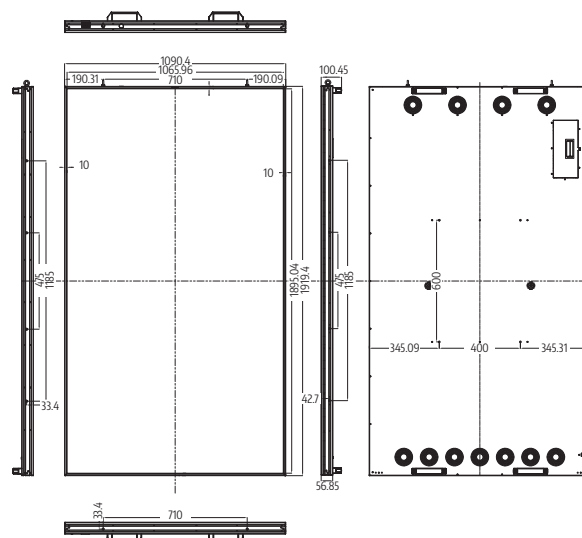

System Specification

CPU	ARM Quad Core Cortex-A53 1.5G
GPU	ARM Mali-G52 2EE MC1
Operating System	Android 9
Screen Health	Smart Backlight Control - Yes
	Smart Temperature Control - Yes
	Smart Fans Control - No
	Smart Monitoring System Cloud - Yes/CetusMSC
Remote Management	Overheating Protection - Yes
Cloud Advertising	Optional
Distribution System	
Cloud Splice System	Optional
Memory	DDR 2G
Storage	EMMC 16GB
Ethernet	Ethernet (RJ45)
	WiFi 802.11b/g/n 4G LTE(FDD/TDD) (Optional)
Panel Image Rotation	0/90/180/270/360 Angle Rotation
Video Decoder	MPEG-1/2/4, H.264, HEVC, VP8, VP9, AVS+, AVS2, AV1
Audio Decoder	MPEG-1, MPEG-2(layer II) MP3, AAC-LC, HE-AAC
Picture Decoding	JPG, JPEG, PNG, BMP

What's in the box

Power Cable	x 1 Power cord (based on region)
Remote Controller	x 1
RS232 Adaptor	x 1
Wifi Antenna	x 1
IR Receiver	x 1
Lifting Ring	x 2
Fillier Pad	x 2
Spring Pad	x 2

Warranty

Warranty	Three year or by contract

Dimensions

Unit: mm

* Compatibility may differ by equipment.
* Software compatibility may change over time. Please contact your regional sales representative for details.
* Specifications are subject to change without notice, so please contact sales team to verify before ordering