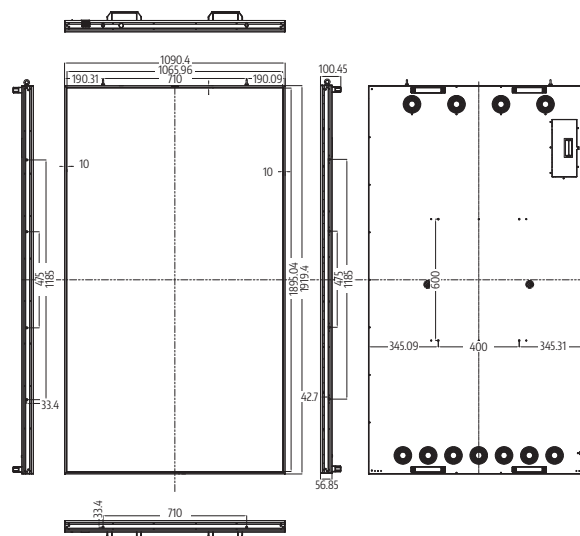

System Specification

CPU	ARM Quad Core Cortex-A53 1.5G
GPU	ARM Mali-G52 2EE MC1
Operating System	Android 9
Screen Health	Smart Backlight Control - Yes
	Smart Temperature Control - Yes
	Smart Fans Control - No
	Smart Monitoring System Cloud - Yes/CetusMSC
Remote Management	Overheating Protection - Yes
Cloud Advertising	Optional
Distribution System	
Cloud Splice System	Optional
Memory	DDR 2G
Storage	EMMC 16GB
Ethernet	Ethernet (RJ45)
	WiFi 802.11b/g/n 4G LTE(FDD/TDD) (Optional)
Panel Image Rotation	0/90/180/270/360 Angle Rotation
Video Decoder	MPEG-1/2/4, H.264, HEVC, VP8, VP9, AVS+, AVS2, AV1
Audio Decoder	MPEG-1, MPEG-2(layer I/II) MP3, AAC-LC, HE-AAC
Picture Decoding	JPG, JPEG, PNG, BMP

What's in the box

Power Cable	x 1 Power cord (based on region)
Remote Controller	x 1
RS232 Adaptor	x 1
Wifi Antenna	x 1
IR Receiver	x 1
Lifting Ring	x 2
Fillier Pad	x 2
Spring Pad	x 2

Warranty

Warranty	Three year or by contract

Dimensions

Unit: mm

* Compatibility may differ by equipment.
* Software compatibility may change over time. Please contact your regional sales representative for details.
* Specifications are subject to change without notice, so please contact sales team to verify before ordering