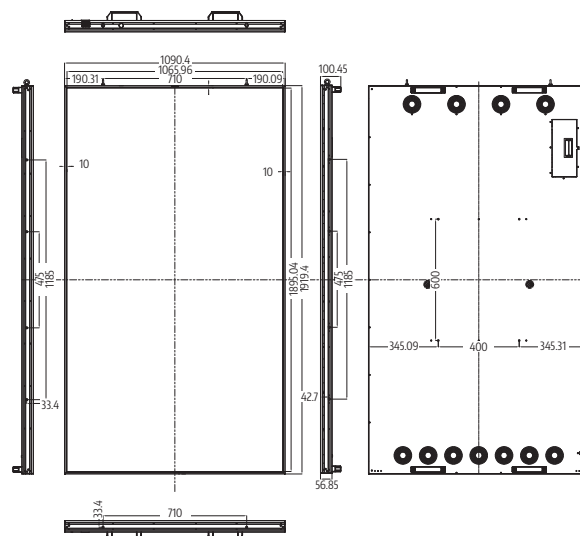

System Specification

CPU	ARM Quad Core Cortex-A53 1.5G
GPU	ARM Mali-G52 2EE MC1
Operating System	Android 9
Screen Health	Smart Backlight Control - Yes
	Smart Temperature Control - Yes
	Smart Fans Control - No
	Smart Monitoring System Cloud - Yes/CetusMSC
Remote Management	Overheating Protection - Yes
Cloud Advertising	Optional
Distribution System	
Cloud Splice System	Optional
Memory	DDR 2G
Storage	EMMC 16GB
Ethernet	Ethernet (RJ45)
	WiFi 802.11b/g/n
	4G LTE(FDD/TDD) (Optional)
Panel Image Rotation	0/90/180/270/360 Angle Rotation
Video Decoder	MPEG-1/2/4, H.264, HEVC, VP8, VP9, AVS+, AVS2, AV1
Audio Decoder	MPEG-1, MPEG-2(layer I/II) MP3, AAC-LC, HE-AAC
Picture Decoding	JPG, JPEG, PNG, BMP

What's in the box

Power Cable	x 1 Power cord (based on region)
Remote Controller	x 1
RS232 Adaptor	x 1
Wifi Antenna	x 1
IR Receiver	x 1
Lifting Ring	x 2
Fillier Pad	x 2
Spring Pad	x 2

Warranty

Warranty	Three year or by contract

Dimensions

Unit: mm

* Compatibility may differ by equipment.
* Software compatibility may change over time. Please contact your regional sales representative for details.
* Specifications are subject to change without notice, so please contact sales team to verify before ordering