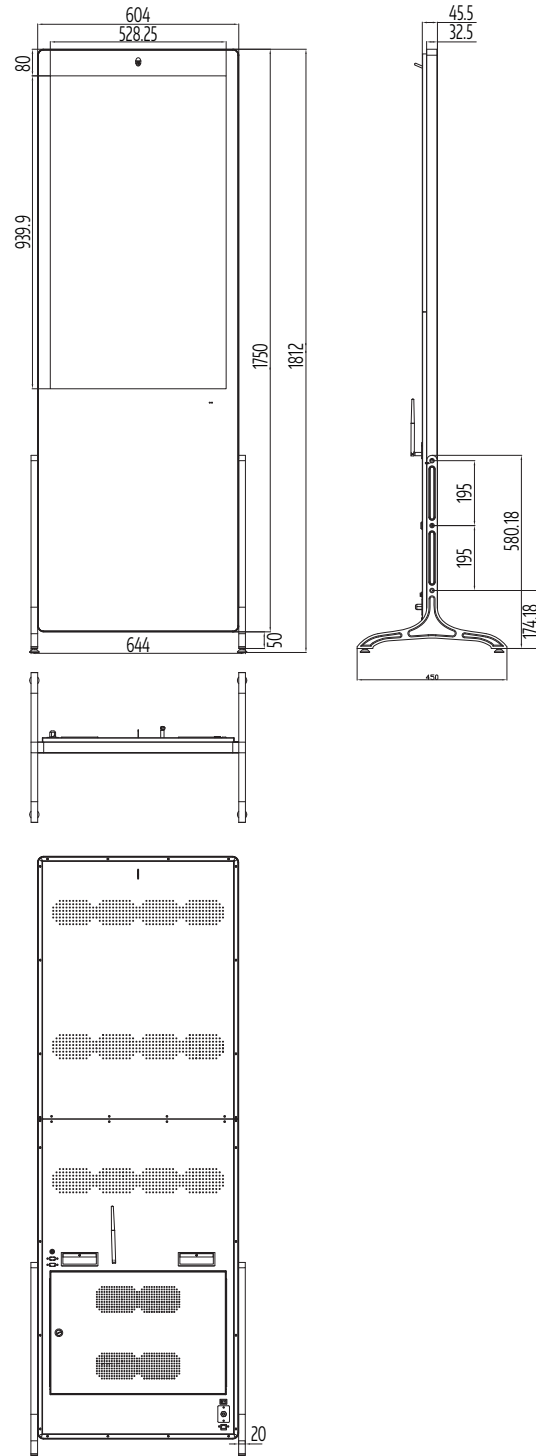

Specification

Hardware Specification

Display Size	43 inch
Protection Glass	Physics Tempered Glass
Front Color	Black
Set Dimension (L*W*D)	1820 x 604 x 45.5mm
Active Display Area (H*V)	940.9 x 529.25mm
Resolution	1920 x 1080
Type	60Hz E-LED BLU
Brightness(Typ.)	300 cd/m²
Contrast Ratio(Typ.)	1200:1
Viewing Angle(H/V)	178°(H) x 178°(V)(CR≥10)
Display Colors	16.7M
Color Gamut	72%
Response Time	8ms (Typ)
Operation Hour	24/7
Smart Solution	PTC.DT1AHE-BAB
Connectivity	USB2.0*2, Ethernet(RJ45)*1,
Power	Input Supply: 100-240V AC, 50/60Hz
Power Consumption	80W
Speaker	5W/8Ω *2 (Optional)
Installation	Ground Installation
Package(W*H*D)	1870 x 724 x 182mm
Weight (kg)	N.W:36kg G.W:41.5kg
Operating Temperature	0°C ~ +40°C
Storage Temperature	-10°C ~ +60°C

System Specification

CPU	ARM Quad Core Cortex-A53 1.5G
GPU	Arm Mali-G52 2EE MC1
Operating System	Android 9
Cloud Advertising	Optional
Distribution System	
Cloud Splice System	Optional
Memory	DDR 2G
Storage	EMMC 16GB
Ethernet	Ethernet (RJ45) WiFi 802.11b/g/n 4G LTE(FDD/TDD) (Optional)
Panel Image Rotation	0/90/180/270/360 Angle Rotation
Video Decoder	MPEG-1/2/4, H.264, HEVC, VP8, VP9, AVS+, AVS2, AV1
Audio Decoder	MPEG-1, MPEG-2(layer II) MP3, AAC-LC, HE-AAC
Picture Decoding	JPG, JPEG, PNG, BMP

What's in the box

Power Cable	x1
Remote Controller	x1

Warranty

Warranty	Three years or by contract

Dimensions

Unit: mm

* Compatibility may differ by equipment.
* Software compatibility may change over time. Please contact your regional sales representative for details.
* Specifications are subject to change without notice, so please contact sales team to verify before ordering