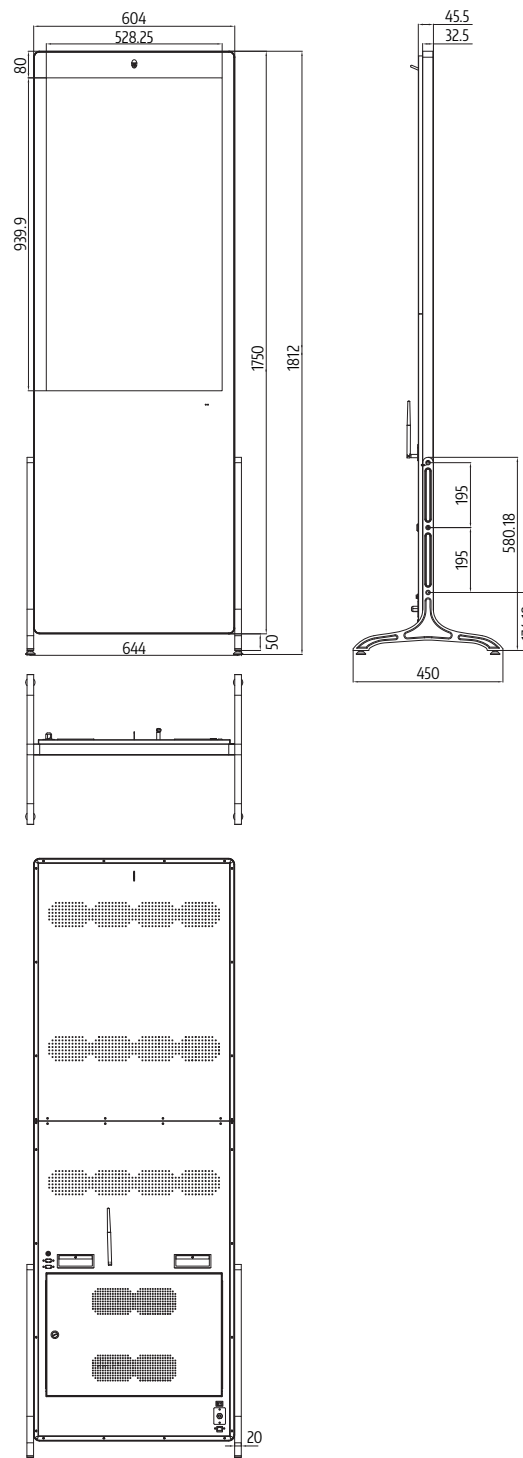

• Built-in Speaker

Specification

Hardware Specification

Display Size	43 inch
Protection Glass	Physics Tempered Glass
Front Color	Black
Set Dimension (L*W*D)	1750 x 592.8 x 48mm
Active Display Area (H*V)	942.2 x 530.4mm
Resolution	1080 x 1920
Type	60Hz E-LED BLU
Brightness(Typ.)	300 cd/m ²
Contrast Ratio(Typ.)	1200:1
Viewing Angle(H/V)	178°(H) x 178°(V)(CR≥10)
Display Colors	16.7M
Color Gamut	72%
Response Time	8ms (Typ)
Operation Hour	24/7
Smart Solution	PTC.DT1AHE-BAB
Connectivity	USB2.0*2, Ethernet(RJ45)*1,
Power	Input Supply: 100-240V AC, 50/60Hz
Power Consumption	80W
Speaker	5W/8Ω *2
Camera	2.0MP
Touch Panel	IR Touch
Installation	Ground Installation
Package(W*H*D)	1850 x 725 x 210mm
Weight (kg)	N.W:36kg G.W:41.5kg
Operating Temperature	0°C ~ +40°C
Storage Temperature	-10°C ~ +60°C

What's in the box

Wi-Fi Antenna	x1
Power Cable	x1
Remote Controller	x1

Warranty

Warranty	Three years or by contract
----------	----------------------------

Dimensions

Unit: mm

* Compatibility may differ by equipment.
 * Software compatibility may change over time. Please contact your regional sales representative for details.
 * Specifications are subject to change without notice, so please contact sales team to verify before ordering