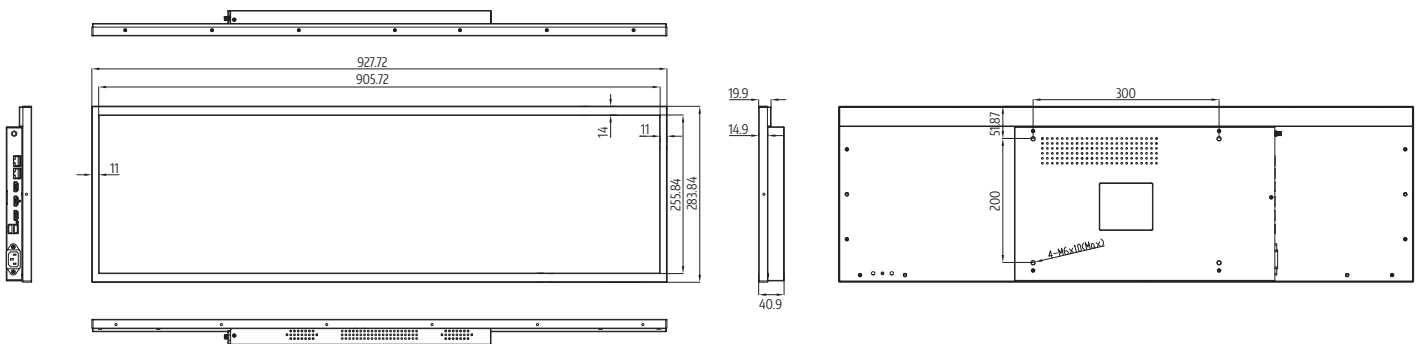

- Portrait and landscape display orientations.

Specification

Hardware Specification

Panel	IPS
Display Size	37 inch
Protection Glass	N/A
Protection Level	IP 5X (Front Panel)
Front Color	Black
Shell	Aluminum
Set Dimension (L*W*D)	927.7 x 283.8 x 40.9 mm
Active Display Area (H*V)	904.32 x 254.34mm
Resolution	1920 x 540
Type	60Hz E-LED BLU
Brightness(Typ.)	700 cd/m ²
Contrast Ratio(Typ.)	4000:1
Viewing Angle(H/V)	178°(H) x 178°(V)(CR≥10)
Display Colors	16.7M
Color Gamut	72%
Response Time	8ms (Typ)
Operation Hour	24/7
Panel Orientation	Landscape/ Portrait
Smart Solution	PTC.DT1AHE-LAB
Connectivity	USB2.0*2, HDMI In*2, HDMI Out*1, Ethernet(RJ45)*2
Power	Input Supply: 100-240V AC , 50/60Hz
Power Consumption	70W
Speaker	2W/8Ω *2
IR	N/A
Touch	N/A
Camera	N/A
Installation	Wall mount
VESA Mount	300 x 200mm
Package(W*H*D)	1020 x 170 x 405mm
Weight (kg)	N.W: 7.2 kg G.W: 16.9kg(2 Pcs inside)
Operating Temperature	0°C ~ +40°C
Storage	-10°C ~ +60°C

What's in the box

Power Cable	x 1
Wifi Antenna	x 1

Warranty

Warranty	Three year or by contract
----------	---------------------------

Dimensions

Unit: mm

* Compatibility may differ by equipment.
 * Software compatibility may change over time. Please contact your regional sales representative for details.
 * Specifications are subject to change without notice, so please contact sales team to verify before ordering