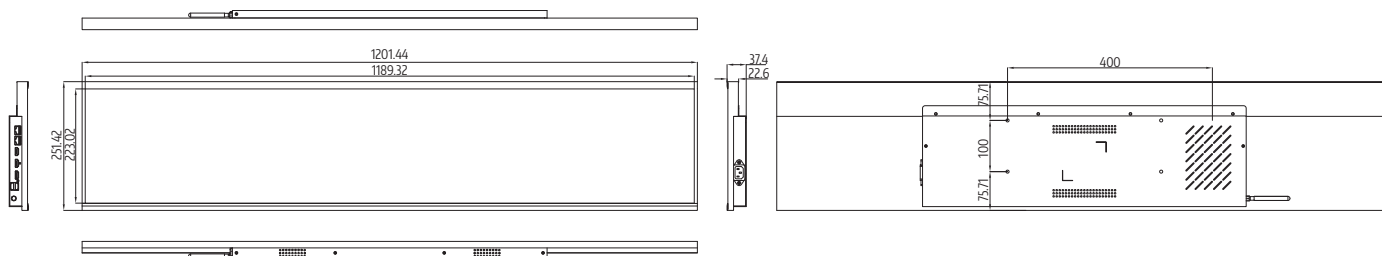

- Portrait and landscape display orientations.

Specification

Hardware Specification

Panel	IPS
Display Size	47.6 inch
Protection Glass	N/A
Protection Level	IP 5X (Front Panel)
Front Color	Silver
Shell	Aluminum
Set Dimension (L*W*D)	1201.44 x 251.42 x 37.4 mm
Active Display Area (H*V)	1189.32 x 223.02mm
Resolution	1920 x 360
Type	E-LED BLU
Brightness(Typ.)	700 cd/m ²
Contrast Ratio(Typ.)	1200:1
Viewing Angle(H/V)	178°(H) x 178°(V)(CR≥10)
Display Colors	16.7M
Color Gamut	72%
Response Time	15ms (Typ)
Operation Hour	24/7
Panel Orientation	Landscape/ Portrait
Smart Solution	PTC.DT1AHE-LAB
Connectivity	USB2.0*2, HDMI In*2, HDMI Out*1, Ethernet(RJ45)*2
Power	Input Supply: 100-240V AC , 50/60Hz
Power Consumption	105W
Speaker	2W/8Ω *2
IR	N/A
Touch	N/A
Camera	N/A
Installation	Wall mount
VESA Mount	300 x 100mm
Package(W*H*D)	1300 x 430 x 360mm
Weight (kg)	N.W: 7.15 kg G.W: 48kg(6 Pcs inside)
Operating Temperature	0°C ~ +40°C
Storage	-10°C ~ +60°C

What's in the box

Power Cable	x 1
Wifi Antenna	x 1

Warranty

Warranty	Three year or by contract
----------	---------------------------

Dimensions

Unit: mm

* Compatibility may differ by equipment.
 * Software compatibility may change over time. Please contact your regional sales representative for details.
 * Specifications are subject to change without notice, so please contact sales team to verify before ordering