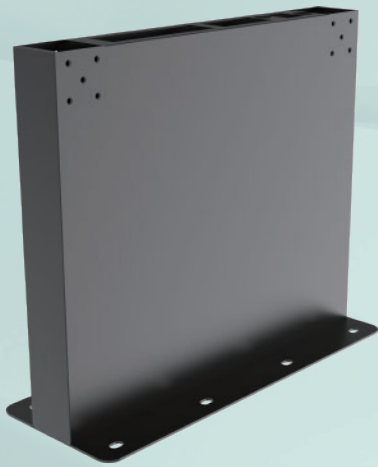

Outdoor Floor stand for BAA55 series