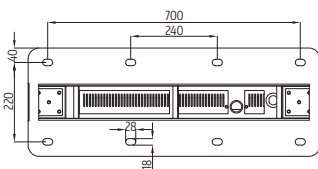

Outdoor Floor stand for BAA55 series

Mount Geephon 55 BAA outdoor display on the floor with an outdoor floor stand solution. Geephon has put together an outdoor floor stand kit that allows you to effortlessly install your outdoor display in any free-standing portrait mode.

KS55BS11

- Anti-corrosion treatment for outdoor
- Stable Portrait installation
- Stylish design
- Quick and easy installation

Specifications

Model	KS55BS11
Colour	Black
Dimension (L*W*D)	808.4 x 686 x 300mm
Weight	TBD
Warranty	Three years or by contract
Max.Weight load(kg/Lbs)	TBD
Max.Screen size	55
Min.Screen size	55
Orientation	Portrait