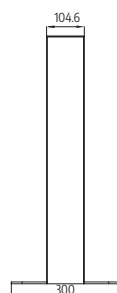

Outdoor Floor stand for BAA55 series

Mount Geephon 55 BAA outdoor display on the floor with an outdoor floor stand solution. Geephon has put together an outdoor floor stand kit that allows you to effortlessly install your outdoor display in any free-standing portrait mode.

KS55BS11

- Anti-corrosion treatment for outdoor
- Stable Portrait installation
- Stylish design
- Quick and easy installation

Specifications

Model	KS55BS11
Colour	Black
Dimension (L*W*D)	808.4 x 686 x 300mm
Weight	TBD
Warranty	Three years or by contract
Max.Weight load(kg/Lbs)	TBD
Max.Screen size	55
Min.Screen size	55
Orientation	Portrait