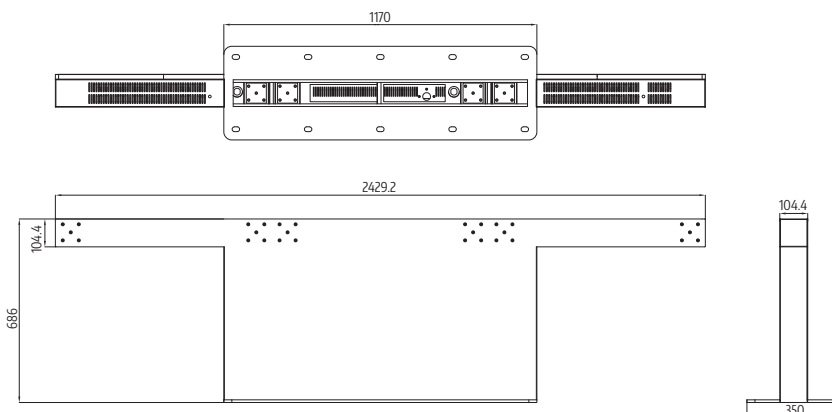

Specifications

Model	KS55BS13
Colour	Black
Dimension (L*W*D)	2429.2 x 686 x 350mm
Weight	TBD
Warranty	Three years or by contract
Max.Weight load(kg/Lbs)	TBD
Max.Screen size	55
Min.Screen size	55
Orientation	Portrait