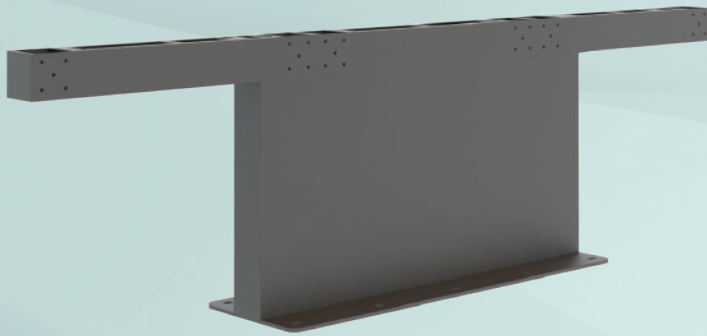

Outdoor Floor stand for BAA55 series

Mount three units of Geephon 55 BAA outdoor display on the floor with a single-body outdoor floor stand solution. Geephon has assembled an outdoor floor stand kit that allows you to install your 3 units of 55 outdoor displays in the most space and in cost-saving ways.

KS55BS13