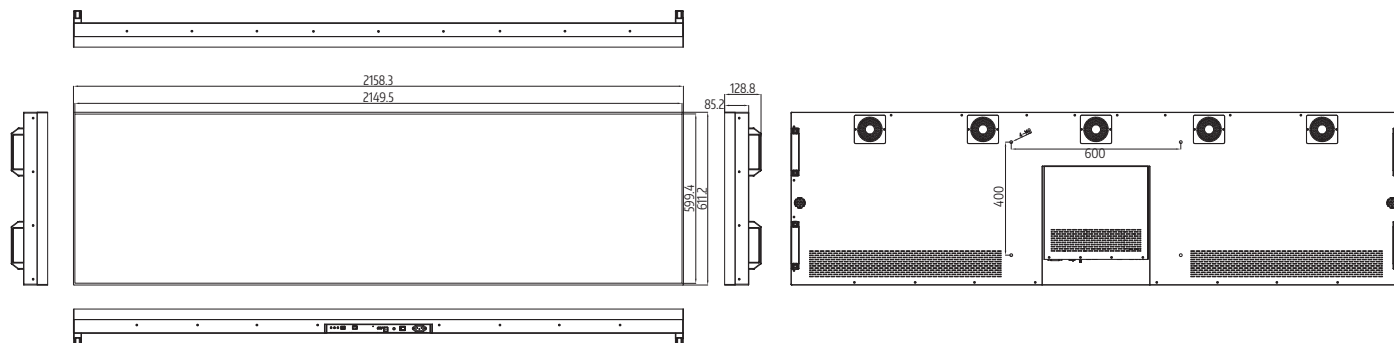

- Portrait and landscape display orientations.

Specification

Hardware Specification

Panel	IPS
Display Size	88 inch
Protection Glass	N/A
Protection Level	IP 5X (Front Panel)
Front Color	Black
Shell	Aluminum
Set Dimension (L*W*D)	2158.3 x 611.2 x 85.2mm
Active Display Area (H*V)	1428.48 x 401.76mm
Resolution	1920 x 540
Type	D-LED BLU
Brightness(Typ.)	700 cd/m ²
Contrast Ratio(Typ.)	1100:1
Viewing Angle(H/V)	178°(H) x 178°(V)(CR≥10)
Display Colors	1.07G(8bits + FRC)
Color Gamut	72%
Response Time	8ms (Typ)
Operation Hour	24/7
Panel Orientation	Landscape/ Portrait
Smart Solution	PTC.DT1AHE-LAB
Connectivity	USB2.0*2, HDMI In*2, HDMI Out*1, Ethernet(RJ45)*2 RS232(RJ45)*1, Line Out*1, Sensor*1, IR In*1
Power	Input Supply: 100-240V AC, 50/60Hz
Power Consumption	500W
Speaker	5W/8Ω *2
IR	N/A
Touch	N/A
Camera	N/A
Installation	Wall mount
VESA Mount	400 x 600mm
Package(W*H*D)	2282 x 740 x 215mm
Weight (kg)	N.W: 45kg G.W: 58.6kg
Operating Temperature	0°C ~ +40°C
Storage	-10°C ~ +60°C

What's in the box

Power Cable	x 1
Wifi Antenna	x 1

Warranty

Warranty	Three year or by contract
----------	---------------------------

Dimensions

Unit: mm

* Compatibility may differ by equipment.
 * Software compatibility may change over time. Please contact your regional sales representative for details.
 * Specifications are subject to change without notice, so please contact sales team to verify before ordering