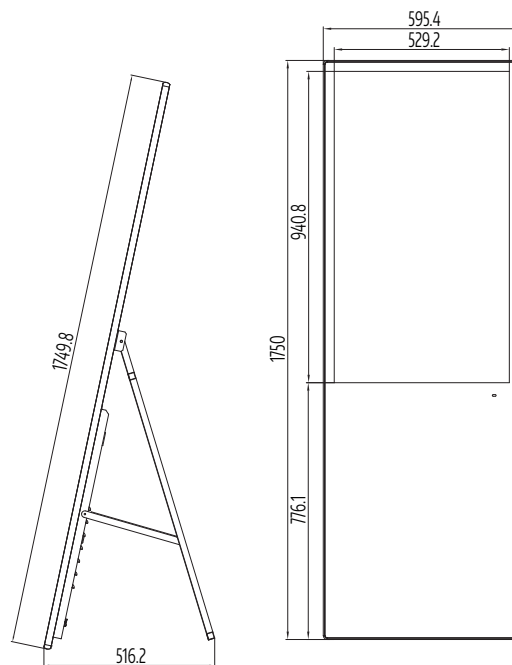

## Specification

### Hardware Specification

Display Size	43 inch
Protection Glass	Physics Tempered Glass
Front Color	Black
Set Dimension (L*W*D)	1750 x 592.8 x 48mm
Active Display Area (H*V)	942.2 x 530.4mm
Resolution	1920 x 1080
Type	60Hz E-LED BLU
Brightness(Typ.)	450 cd/m <sup>2</sup>
Contrast Ratio(Typ.)	3000:1
Viewing Angle(H/V)	178°(H) x 178°(V)(CR≥10)
Display Colors	16.7M
Color Gamut	72%
Response Time	8ms (Typ)
Operation Hour	24/7
Smart Solution	PTC.DT1AHE-BAB
Connectivity	USB2.0*2, Ethernet(RJ45)*1,
Power	Input Supply: 100-240V AC, 50/60Hz
Power Consumption	100W
Speaker	5W/8Ω *2 (Optional)
Installation	Ground Installation
Package(W*H*D)	1845 x 700 x 165mm
Weight (kg)	TBD
Operating Temperature	0°C ~ +40°C
Storage Temperature	-10°C ~ +60°C

### Dimensions

Unit: mm