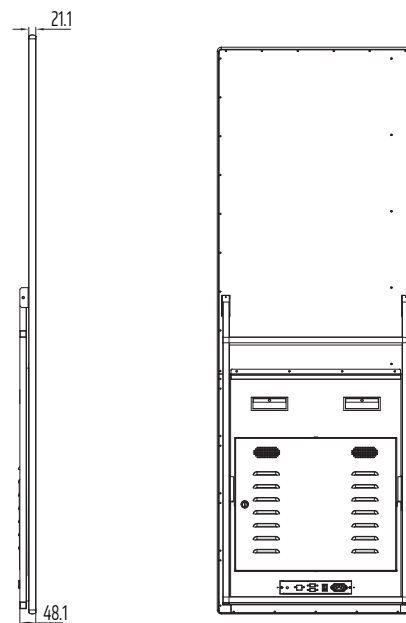

System Specification

CPU	ARM Quad Core Cortex-A53 1.5G
GPU	Arm Mali-G52 2EE MC1
Operating System	Android 9
Cloud Advertising	Optional
Distribution System	
Cloud Splice System	Optional
Memory	DDR 2G
Storage	EMMC 16GB
Ethernet	Ethernet (RJ45) WiFi 802.11b/g/n 4G LTE(FDD/TDD) (Optional)
Panel Image Rotation	0/90/180/270/360 Angle Rotation
Video Decoder	MPEG-1/2/4, H.264, HEVC, VP8, VP9, AVS+, AVS2, AV1
Audio Decoder	MPEG-1, MPEG-2(layer I/II) MP3, AAC-LC, HE-AAC
Picture Decoding	JPG, JPEG, PNG, BMP