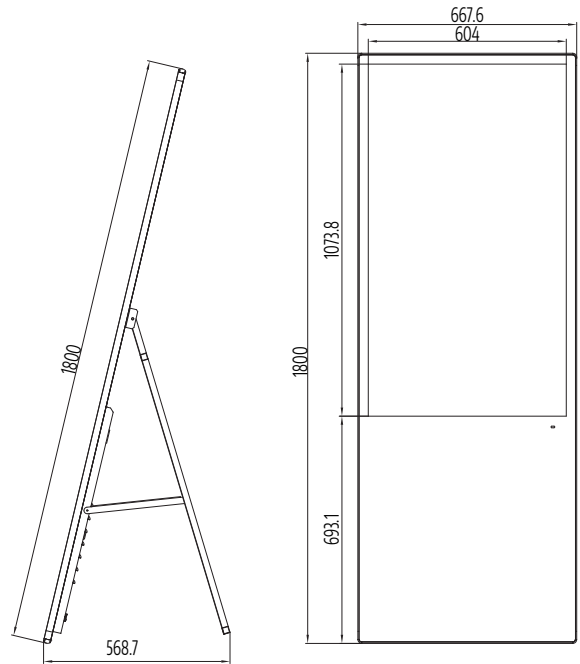

## Specification

### Hardware Specification

Display Size	49 inch
Protection Glass	Physics Tempered Glass
Front Color	Black
Set Dimension (L*W*D)	1804 x 669.8 x 49.3mm
Active Display Area (H*V)	1073.8 x 604mm
Resolution	3840 x 2160
Type	60Hz E-LED BLU
Brightness(Typ.)	450 cd/m <sup>2</sup>
Contrast Ratio(Typ.)	1200:1
Viewing Angle(H/V)	178°(H) x 178°(V)(CR≥10)
Display Colors	1.07G (8bits + FRC)
Color Gamut	72%
Response Time	8ms (Typ)
Operation Hour	24/7
Smart Solution	PTC.DT1AHE-BAB
Connectivity	USB2.0*2, Ethernet(RJ45)*1,
Power	Input Supply: 100-240V AC, 50/60Hz
Power Consumption	120W
Speaker	5W/8Ω *2
Installation	Ground Installation
Package(W*H*D)	1915 x 790 x 165mm
Weight (kg)	TBD
Operating Temperature	0°C ~ +40°C
Storage Temperature	-10°C ~ +60°C

### Dimensions

Unit: mm