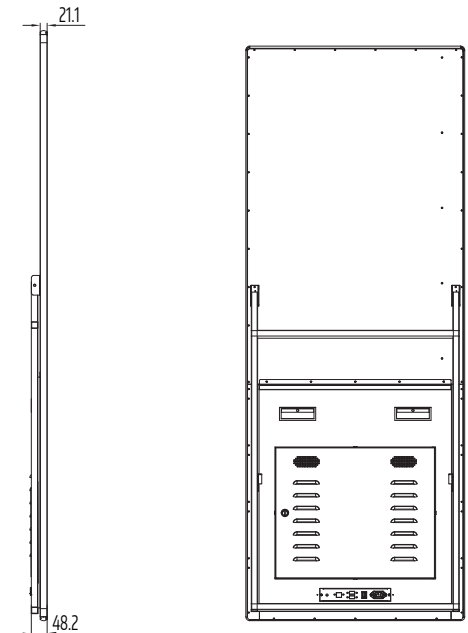

Warranty

Warranty	Three years or by contract

* Compatibility may differ by equipment.
* Software compatibility may change over time. Please contact your regional sales representative for details.
* Specifications are subject to change without notice, so please contact sales team to verify before ordering