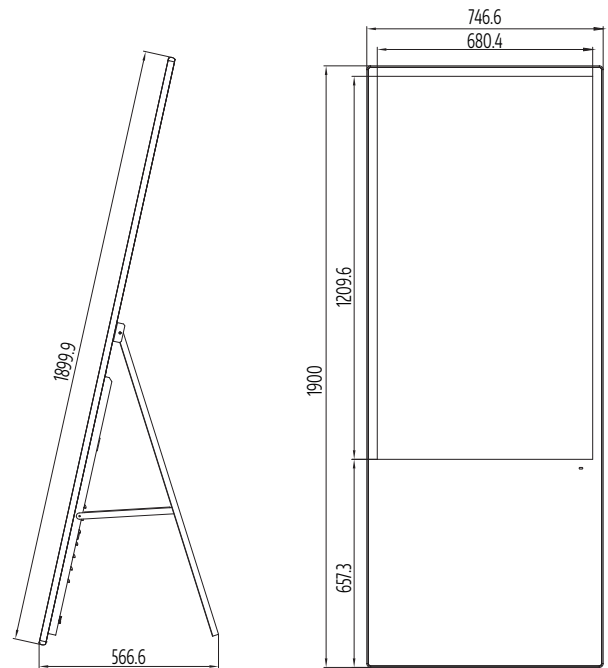

## Specification

### Hardware Specification

Display Size	55 inch
Protection Glass	Physics Tempered Glass
Front Color	Black
Set Dimension (L*W*D)	1900 x 747.1 x 47.9mm
Active Display Area (H*V)	1211.4 x 682.2mm
Resolution	1920 x 1080
Type	60Hz E-LED BLU
Brightness(Typ.)	450 cd/m <sup>2</sup>
Contrast Ratio(Typ.)	3000:1
Viewing Angle(H/V)	178°(H) x 178°(V)(CR≥10)
Display Colors	16.7M
Color Gamut	72%
Response Time	8ms (Typ)
Operation Hour	24/7
Smart Solution	PTC.DT1AHE-BAB
Connectivity	USB2.0*2, Ethernet(RJ45)*1,
Power	Input Supply: 100-240V AC, 50/60Hz
Power Consumption	130W
Speaker	5W/8Ω *2 (Optional)
Installation	Ground Installation
Package(W*H*D)	2015 x 860 x 165mm
Weight (kg)	TBD
Operating Temperature	0°C ~ +40°C
Storage Temperature	-10°C ~ +60°C

### Dimensions

Unit: mm