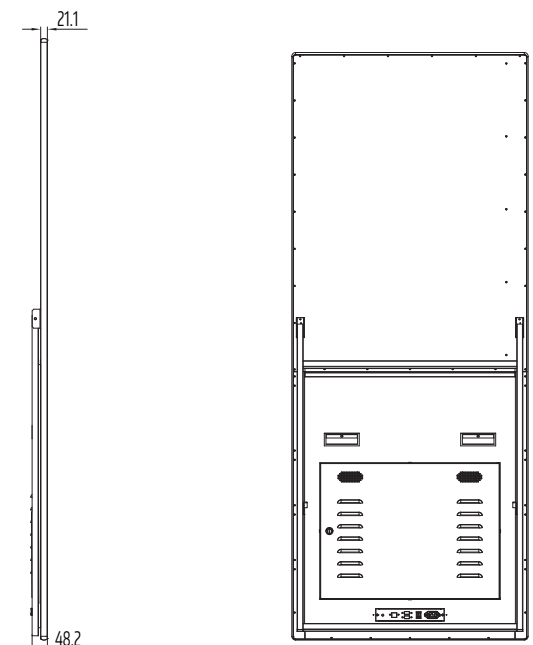

Warranty

Warranty	Three years or by contract

* Compatibility may differ by equipment.
* Software compatibility may change over time. Please contact your regional sales representative for details.
* Specifications are subject to change without notice, so please contact sales team to verify before ordering