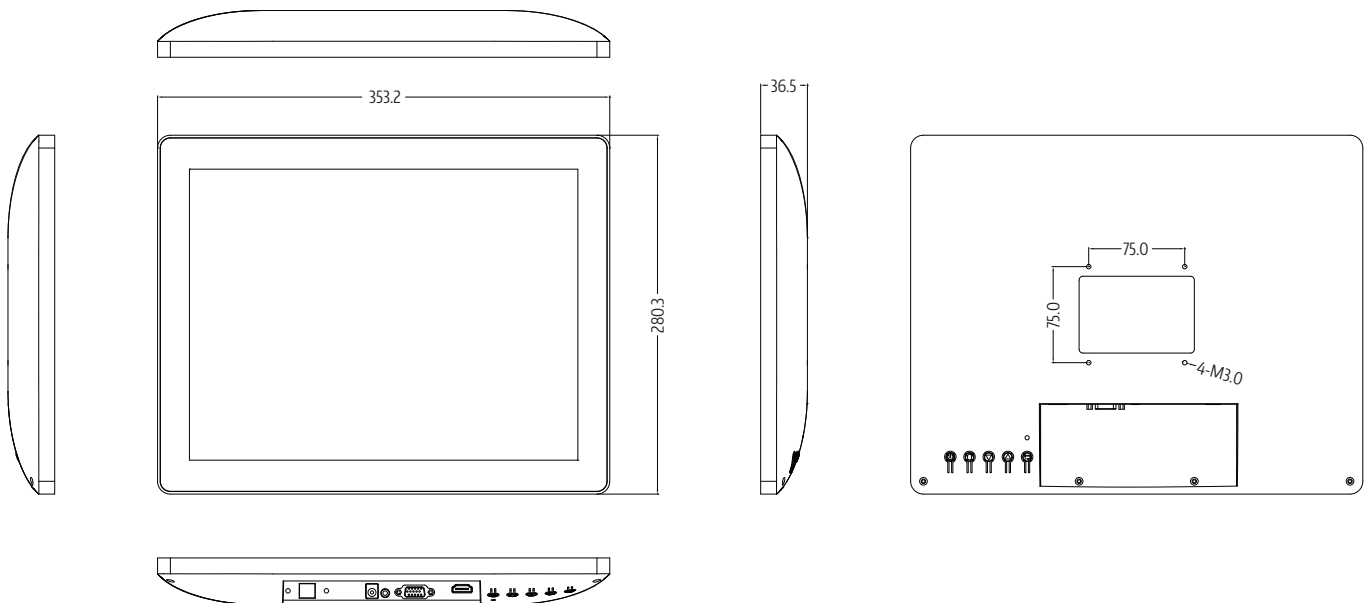

Specification

Hardware Specification

Display Size	15 inch
Protection Glass	Physics Tempered Glass
Front Color / Back Color	Black
Set Dimension (L*W*D)	353.2 x 339.2 x 212.1mm
Active Display Area (H*V)	304.13 x 228.1mm
Resolution	1024 x 768
Brightness(Typ.)	350 cd/m²
Contrast Ratio(Typ.)	1200:1
Viewing Angle(H/V)	178°(H) x 178°(V)(CR≥10)
Display Colors	16.7M
Response Time	30ms (Typ)
Operation Hour	24/7
Connectivity	VGA*1, HDMI In*1, DP*1, DC In*1
Power	Input Supply: 12V DC
Power Consumption	10W
Speaker	N/A
Touch Technology	PCAP Touch
Installation	N/A
VESA Mount	N/A
Package(W*H*D)	407 x 355 x 160mm
Weight (kg)	N.W: TBD G.W:4.5kg
Operating Temperature	0°C~+40°C
Storage Temperature	-10°C~+60°C

What's in the box

Power Adapter	x 1
HDMI Cable	x 1

Warranty

Warranty	Three years or by contract

Dimensions

Unit: mm

* Compatibility may differ by equipment.
* Software compatibility may change over time. Please contact your regional sales representative for details.
* Specifications are subject to change without notice, so please contact sales team to verify before ordering