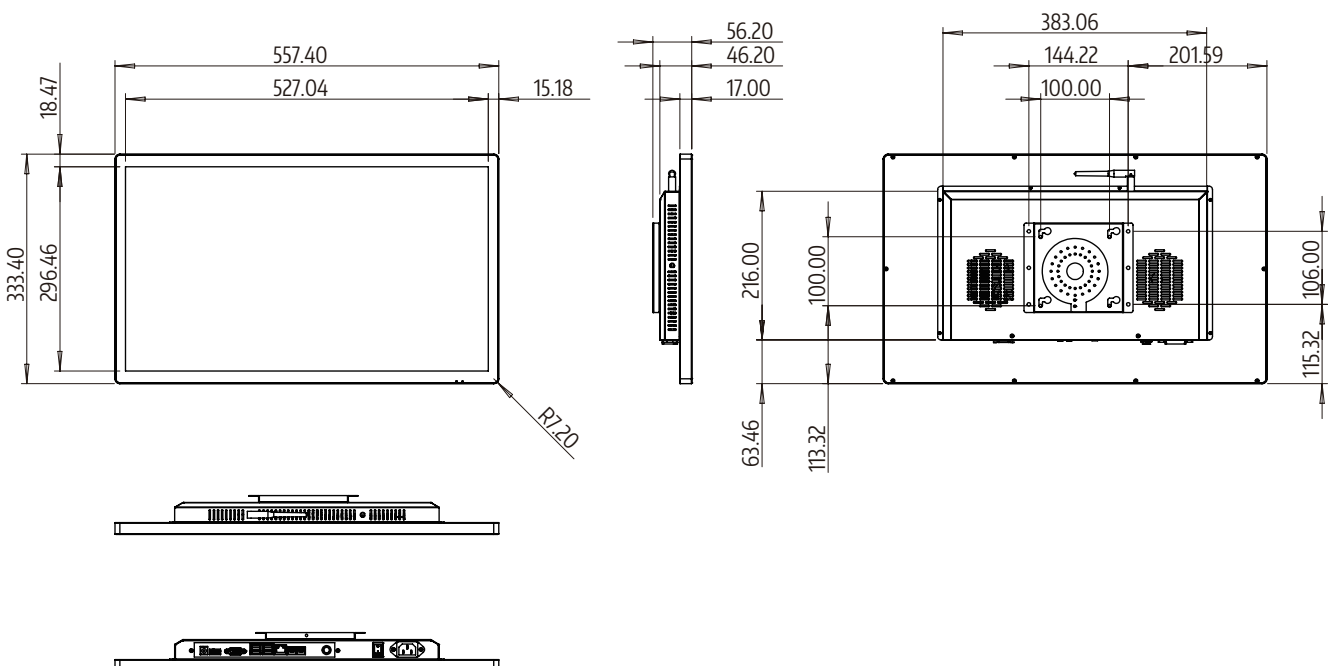

Specification

Hardware Specification

Display Size	23.8 inch
Protection Glass	Physics Tempered Glass
Front Color / Back Color	Black
Set Dimension (L*W*D)	557.4 x 333.4 x 56.2mm
Active Display Area (H*V)	527.04 x 296.46mm
Resolution	1920 x 1080
Brightness(Typ.)	250 cd/m²
Contrast Ratio(Typ.)	1000:1
Viewing Angle(H/V)	178°(H) x 178°(V)(CR≥10)
Operation Hour	24/7
Connectivity	Ethernet(RJ45)*1, USB2.0*1, HDMI in*1 DC in*1, type-C*1, Line Out*1
Power	Input Supply: 12V 3A DC(Support POE)
Speaker	2W *2 (Optional)
Installation	Wall mount
Package(W*H*D)	635 x 415 x 110mm
Weight (kg)	N.W: 4.8kg G.W:5.2kg

System Specification

CPU	ARM Quad Core Cortex-A53 1.5G
GPU	ARM Mali-G52 2EE MC1
Operating System	Android 9
Cloud Advertising	Optional
Distribution System	Optional
Cloud Splice System	Optional
Memory	DDR 2G
Storage	EMMC 16GB
Ethernet	Ethernet (RJ45) WiFi 802.11b/g/n 4G LTE(FDD/TDD)(Optional)
Panel Image Rotation	0/90/180/270/360 Angle Rotation
Video Decoder	MPEG-1/2/4,H.264,HEVC,VP8,VP9,AVS+,AVS2,AV1
Audio Decoder	MPEG-1.MPEG-2(layerI/II),MP3,AAC-LC,HE-AAC
Picture Decoding	JPG,JPEG ,PNG ,BMP

What's in the box

Power Adapter	x 1

Warranty

Warranty	Three years or by contract

Dimensions

Unit: mm

* Compatibility may differ by equipment.
* Software compatibility may change over time. Please contact your regional sales representative for details.
* Specifications are subject to change without notice, so please contact sales team to verify before ordering