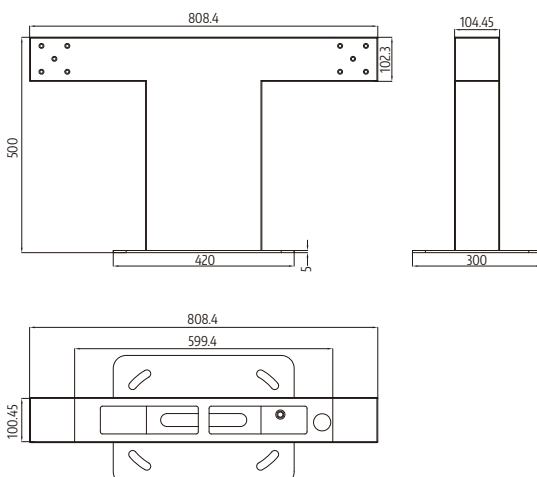

Specifications

Model	KS55CS11
Colour	Black
Dimension (L*W*D)	808.4 x 500 x 300mm
Weight	TBD
Warranty	Three years or by contract
Max.Weight load(kg/Lbs)	TBD
Max.Screen size	55
Min.Screen size	55
Orientation	Portrait