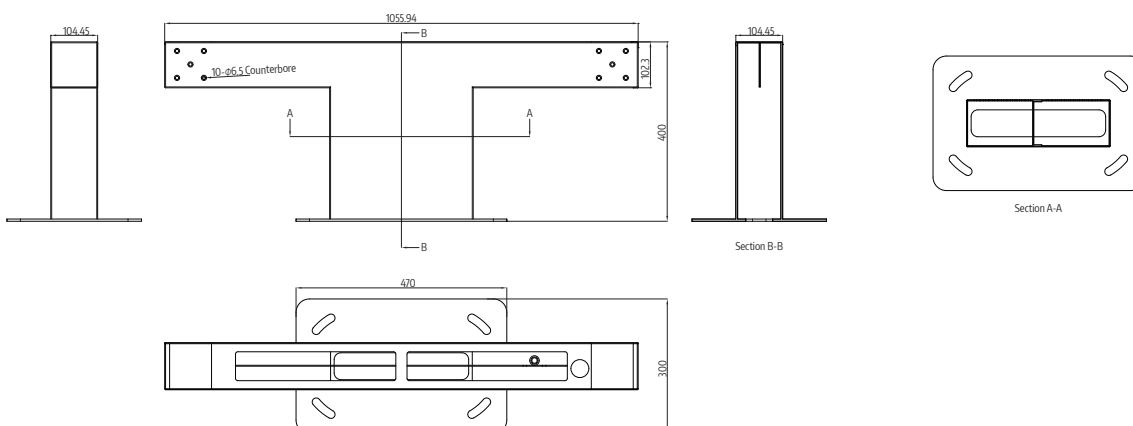

Specifications

Model	KS75BS11
Colour	Black
Dimension (L*W*D)	1055.94 x 400 x 300mm
Weight	TBD
Warranty	Three years or by contract
Max.Weight load(kg/Lbs)	TBD
Max.Screen size	75
Min.Screen size	75
Orientation	Portrait